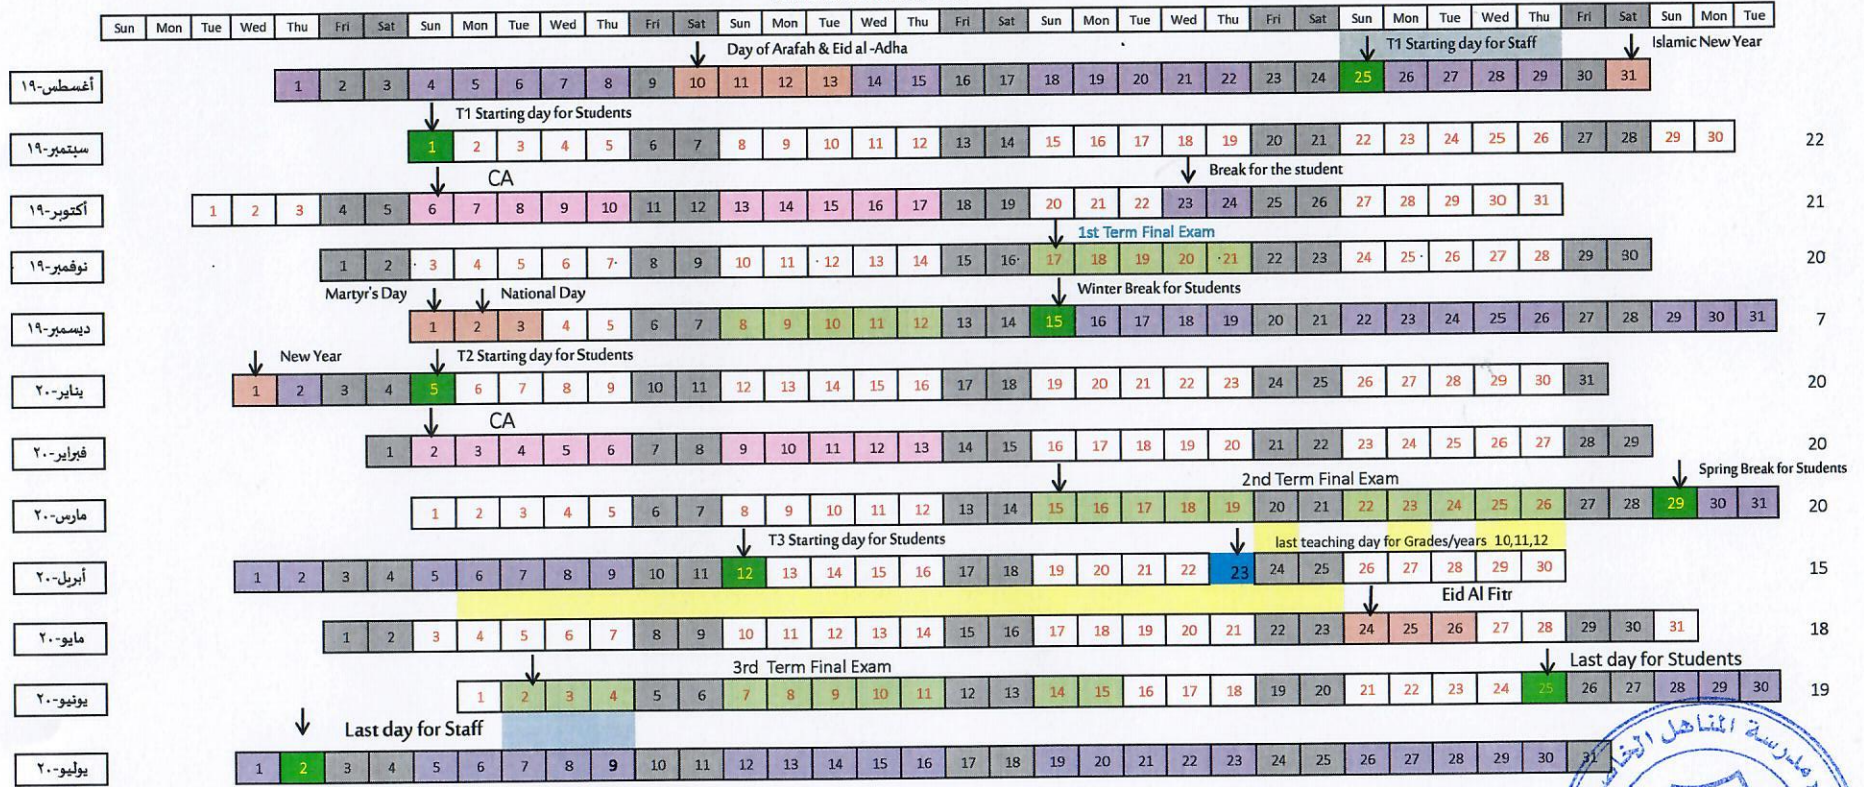

2019 - 2020 School Calendar - British curriculum School

Al Manahel Private School

School Holidays for Students
Islamic/National Holidays
Non-teaching days

**Total Teaching days = 182**

- \* National/\* Religious holidays may change, and are subject to officials announcement. Schools need to abide by hoidays as will be announced if different from calendar
- \* Schools must include exam days on calendar and state students may leave home at the end of the examination session
- \* Schools must include CA days on calendar and state students continue normal day

approved 182 days

*Handwritten signature in blue ink.*